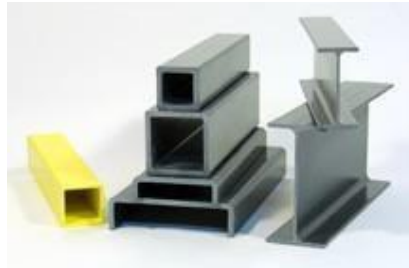

STAR

COOLING TOWERS

Star Components

Replacement Parts and Spares for All Makes & Models

Star Cooling Towers offers you a large selection of high quality OEM replacement parts which are compatible with virtually all models and manufacturers of cooling towers.

Count on Star Cooling Towers for all your cooling towers parts and components needs:

Mechanical

- Fans and assemblies
- Mechanical supports
- Motors
- Drive shafts
- Gears
- Couplings
- Speed reducers

Control